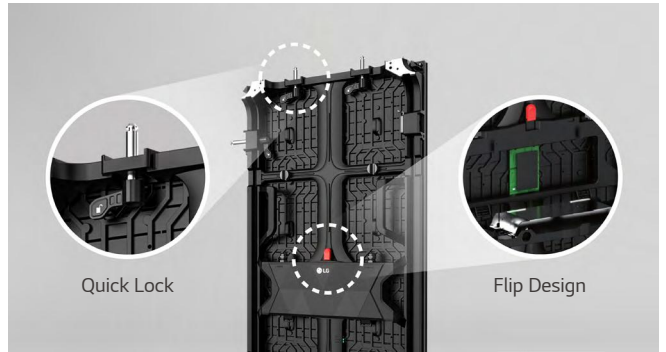

High Visibility Under the Sunlight

With a great brightness of 3,500nit, LWBC clearly deliver contents and attract public attention, which is the ultimate display for outdoor visibility.

Conventional

90° Corner Option Applied

Quick Lock & Flip Design

Easy installation with quick lock system and maintains an outstanding alignment. Also the flip design makes easy repair and replace of integrated power system and reception card.