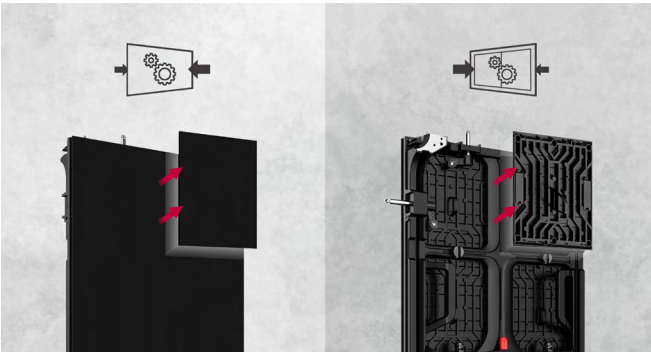

High Visibility Under the Sunlight

With a great brightness of 3,500nit, LWBC clearly deliver contents and attract public attention, which is the ultimate display for outdoor visibility.

Conventional

90° Corner Option Applied

90° Corner Design Available

If you add 90° corner option, the LWBC series fits naturally into the space and delivers smooth & flawless content to customers.

Front or Rear Installation & Maintenance

Easy access to front or rear cabinet for maintenance.

Quick Lock & Flip Design

Easy installation with quick lock system and maintains an outstanding alignment. Also the flip design makes easy repair and replace of integrated power system and reception card.